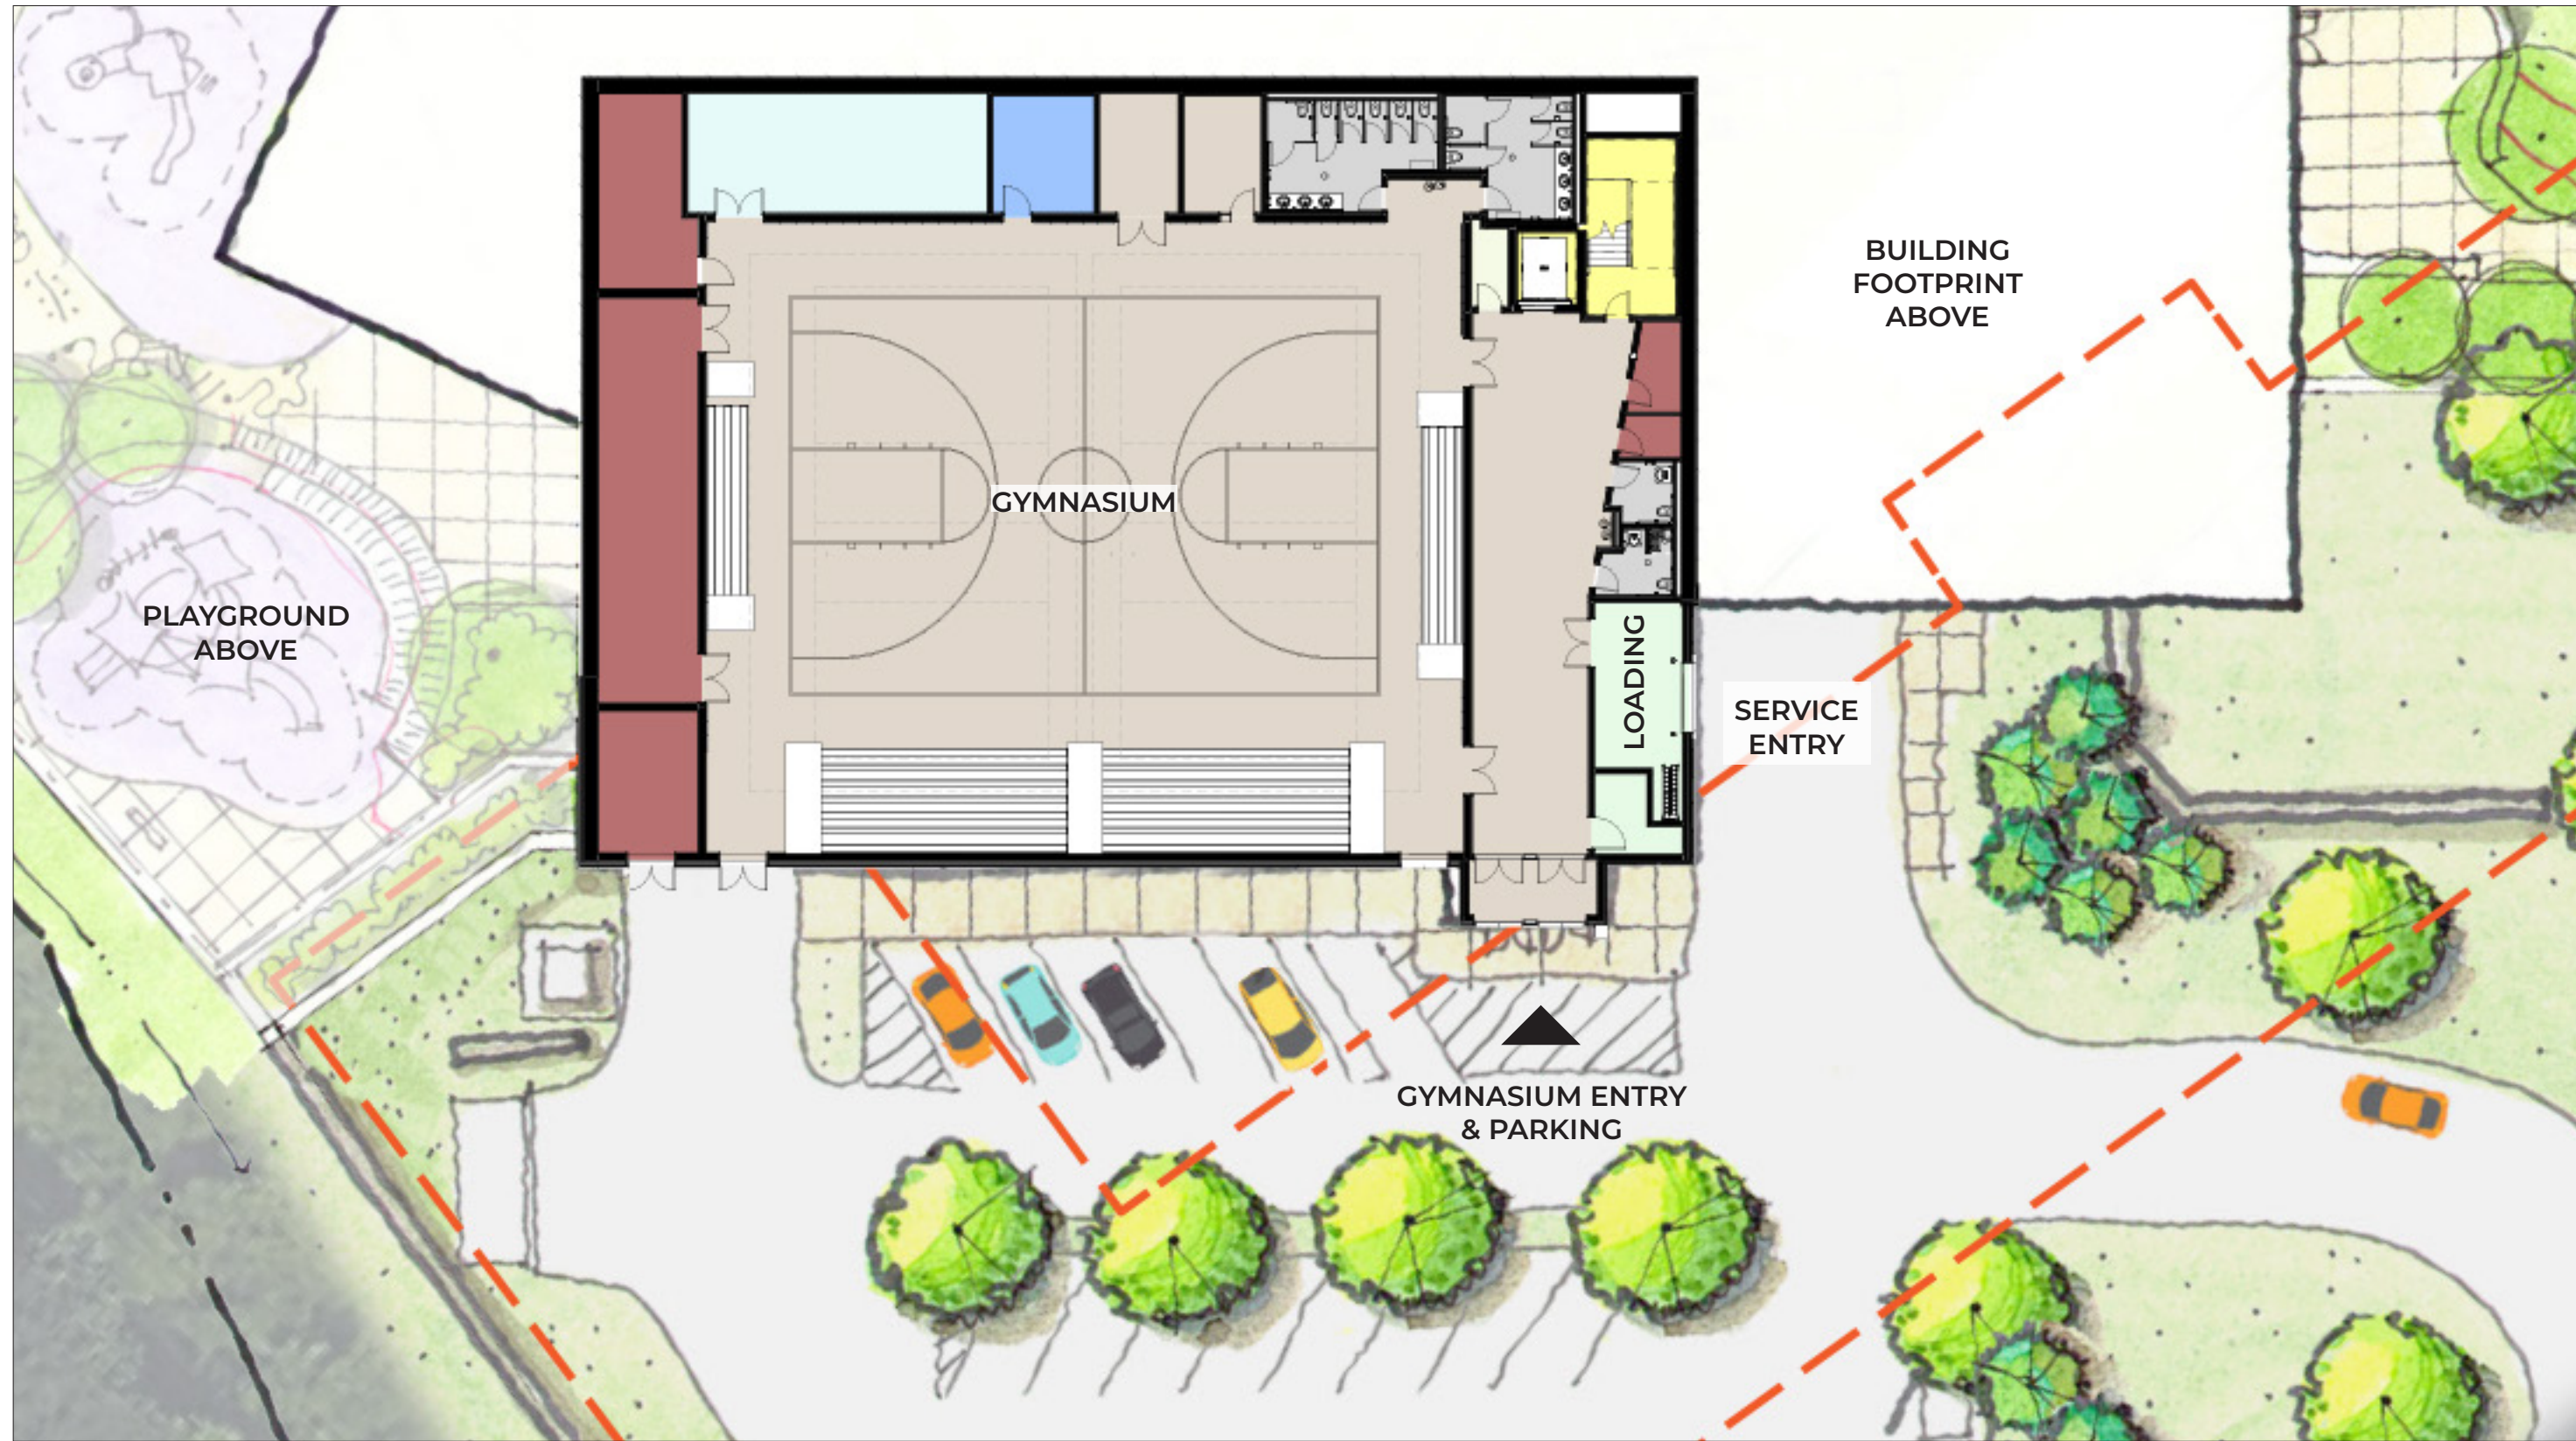

# Gladstone Elementary School

50 Gladstone St, Cranston, RI 02920

APPROACH FROM GLADSTONE STREET

SITE PLAN

APPROACH FROM BUS DROP-OFF

GYMNASIUM PARKING & ENTRY

# Gladstone Elementary School

50 Gladstone St, Cranston, RI 02920

FIRST FLOOR PLAN

LOWER LEVEL PLAN

THIRD FLOOR PLAN

SECOND FLOOR PLAN

**PROGRAM LEGEND:**

- ADMINISTRATION
- CUSTODIAL
- MECHANICAL
- RESTROOMS
- VERTICAL CIRCULATION
- GYMNASIUM
- MAKER SPACE
- GATHERING
- FOCUSED LEARNING
- RESOURCE
- MUSIC
- ART
- GENERAL STORAGE

**ABBREVIATIONS:**

- LC LEARNING COMMONS
- LS LEARNING STUDIO
- AL ACTIVE LAB
- SGR SMALL GROUP ROOM
- TCW TEACHER COLLAB. WORKROOM